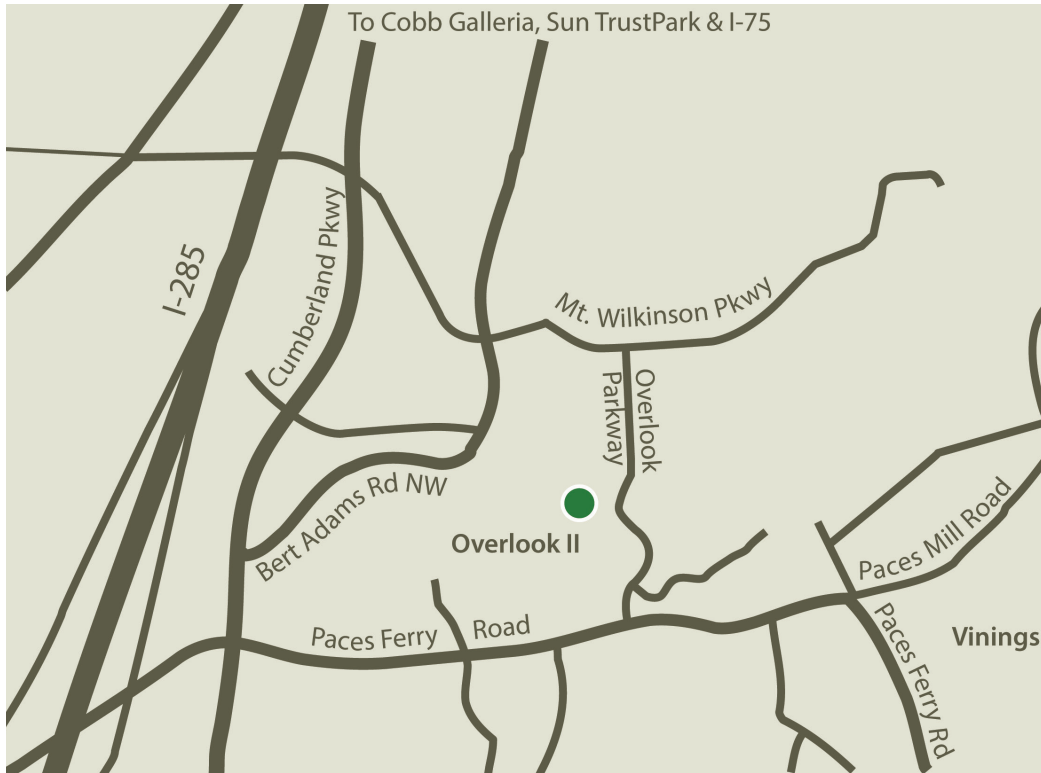

A Division of Barge, Waggoner,
Sumner and Cannon, Inc.

map + directions

2839 paces ferry road se | suite 850 | atlanta, georgia 30339

tel 770.628.7631

www.jBplusa.com

From North

- › Take I-75 South toward Atlanta
- › At exit 259, bear RIGHT onto Ramp
- › Take I-285 West toward Birmingham
- › Exit at Paces Ferry Rd / Vinings
- › Turn LEFT (East) onto Paces Ferry Rd
- › Turn LEFT onto Overlook Parkway

From East

- › Take I-285 West toward Birmingham
- › At exit 18, bear RIGHT onto Ramp
- › Exit Paces Ferry Rd / Vinings
- › Turn LEFT (East) onto Paces Ferry Rd
- › Turn LEFT onto Overlook Parkway

From South

- › Take I-75 North toward Chattanooga
- › At exit 259 B, bear RIGHT onto Ramp
- › Take I-285 West toward Birmingham
- › Exit at Paces Ferry Rd / Vinings
- › Turn LEFT (East) onto Paces Ferry Rd
- › Turn LEFT onto Overlook Parkway

From West

- › Take I-285 East toward Greenville
- › At exit 18, bear RIGHT onto Ramp
- › Exit Paces Ferry Rd / Vinings
- › Turn RIGHT (East) onto Paces Ferry Rd
- › Turn LEFT onto Overlook Parkway